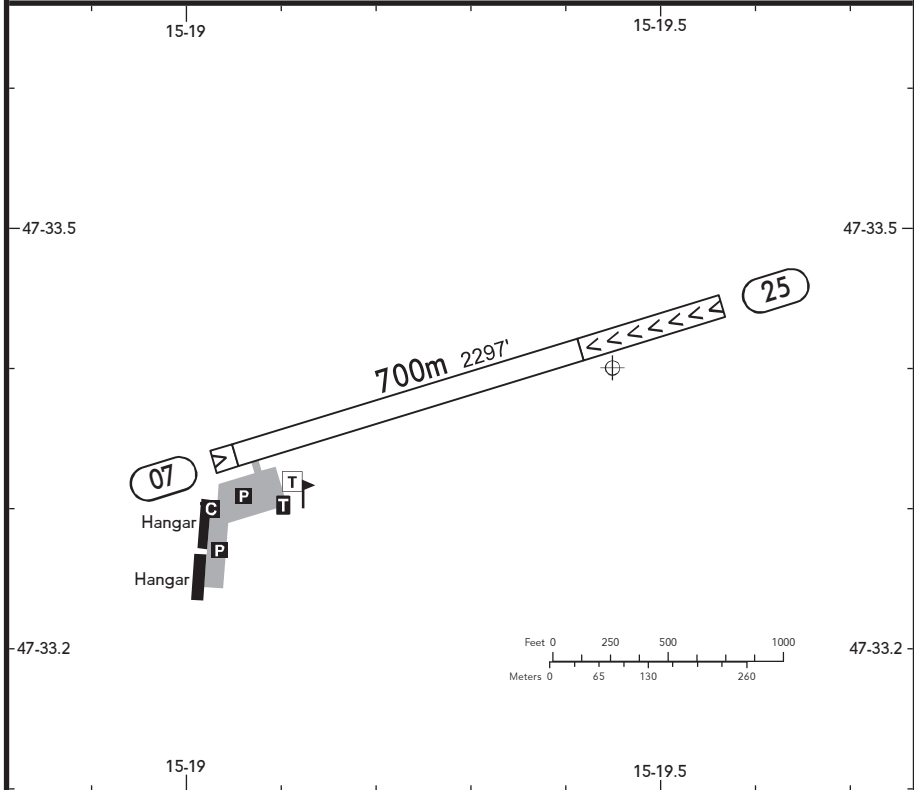

BRIEFING STRIP

LOCATION Elev 2575' /785m N47 33.4 E015 19.5	FIS WIEN INFORMATION 124.400	AIRSPACE ZELTWEG RADAR 129.475⁽¹⁾
---	--	--

AFIS
LANZEN FLUGPLATZ 122.505⁽²⁾ (ge)

⁽¹⁾ LOXZ MTMA ⁽²⁾ 25 NM / 3000' AAL

VAR 5-E

SCALE 1:100000

Digital Geography: © 2014 AND
Forest: © European Union, 1995-2015

BRIEFING STRIP™

LOCATION Elev 2575' /785m N47 33.4 E015 19.5	AFIS LANZEN FLUGPLATZ 122.505 ⁽¹⁾ (ge)	ADMITTED AIRCRAFT
---	---	-----------------------

⁽¹⁾ 25 NM / 3000' AAL

SCALE 1:10000

RWY No	Dimension (m) - Surface	TORA (m)	LDA (m)	Strength	Lights
07	700 x 30 Grass	505	670	6.3t A UW	---
25	700 x 30 Grass	505	475	6.3t A UW	---

Contact LANZEN FLUGPLATZ well in advance.
TAX restricted to RWY.
Steep slope immediately in front of both THR.
Look out for gliders.
Avoid residential areas near airfield.
Due to Model Flight activity on closed AD, low overflight of RWY prohibited without PPR.