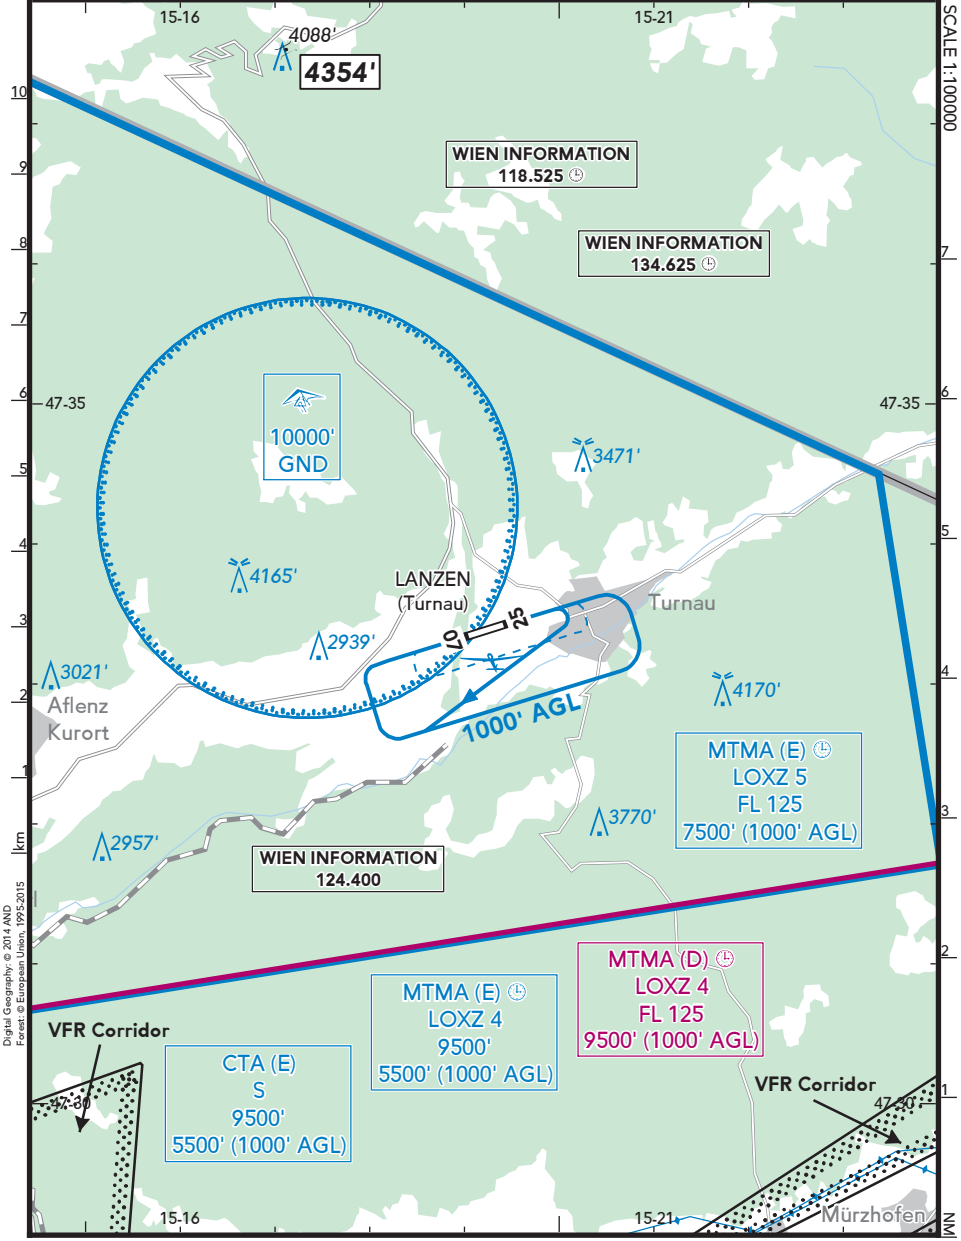

BRIEFING STRIP

LOCATION Elev 2575' /785m N47 33.4 E015 19.5	FIS WIEN INFORMATION 124.400	AIRSPACE ZELTWEG RADAR 129.475⁽¹⁾

AFIS
LANZEN FLUGPLATZ 122.505⁽²⁾ (ge)

⁽¹⁾ LOXZ MTMA ⁽²⁾ 25 NM / 3000' AAL

VAR 5-E

SCALE 1:100000